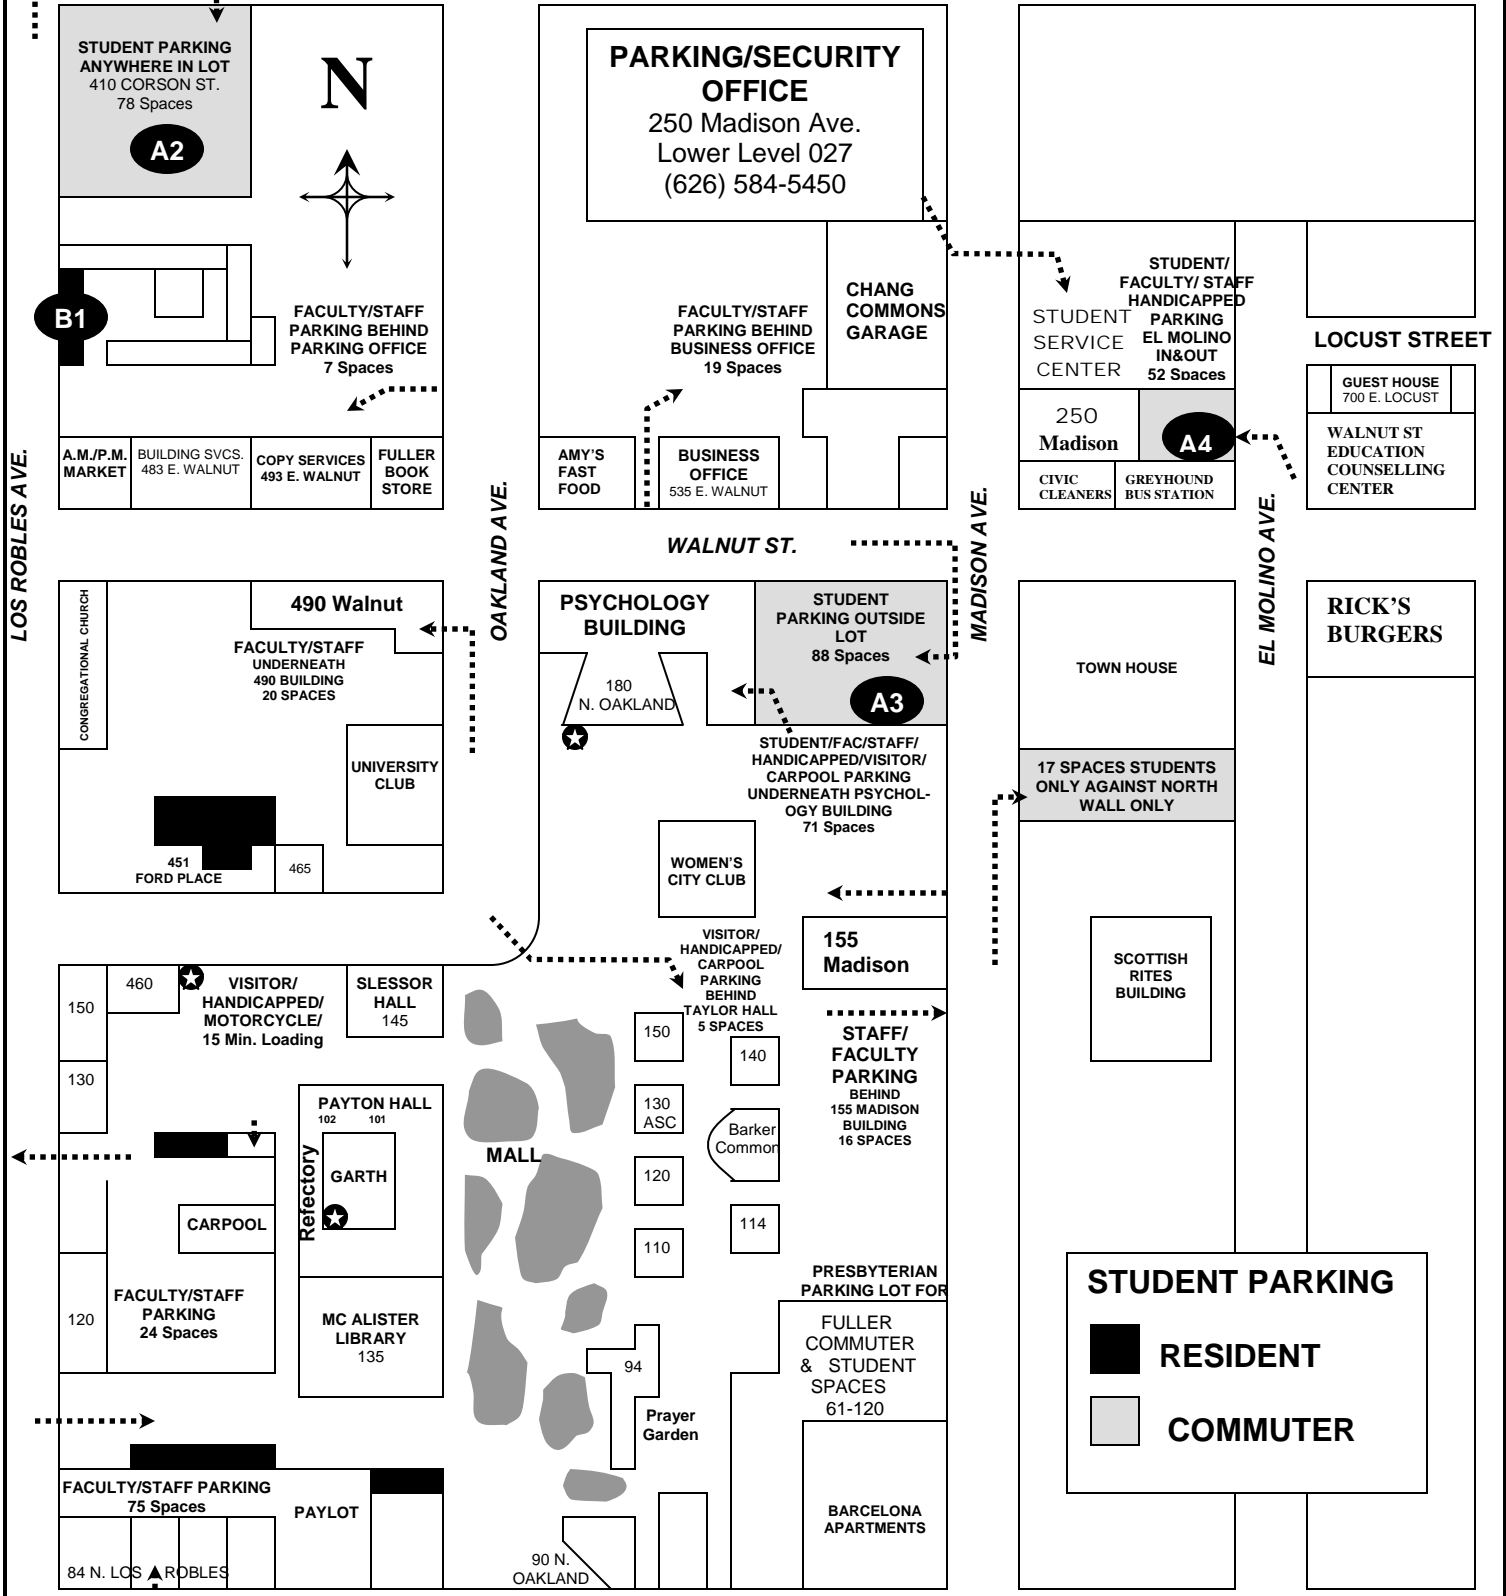

CORSON ST. (access road to 210 freeway)

UNION ST. (← one way)

LOT	ADDRESS	LOT	ADDRESS
A2	410 CORSON ST. & LOS ROBLES	B1	UPPER LEVEL OF KOINONIA GARAGE (Residents, Staff, and Faculty)
A3	WALNUT & MADISON STREET LEVEL		BIKES (as designated)
A4	El Molino & Walnut Student/Staff Parking El Molino In&Out Only		Please park in the area striped for motorcycles behind Slessor Hall